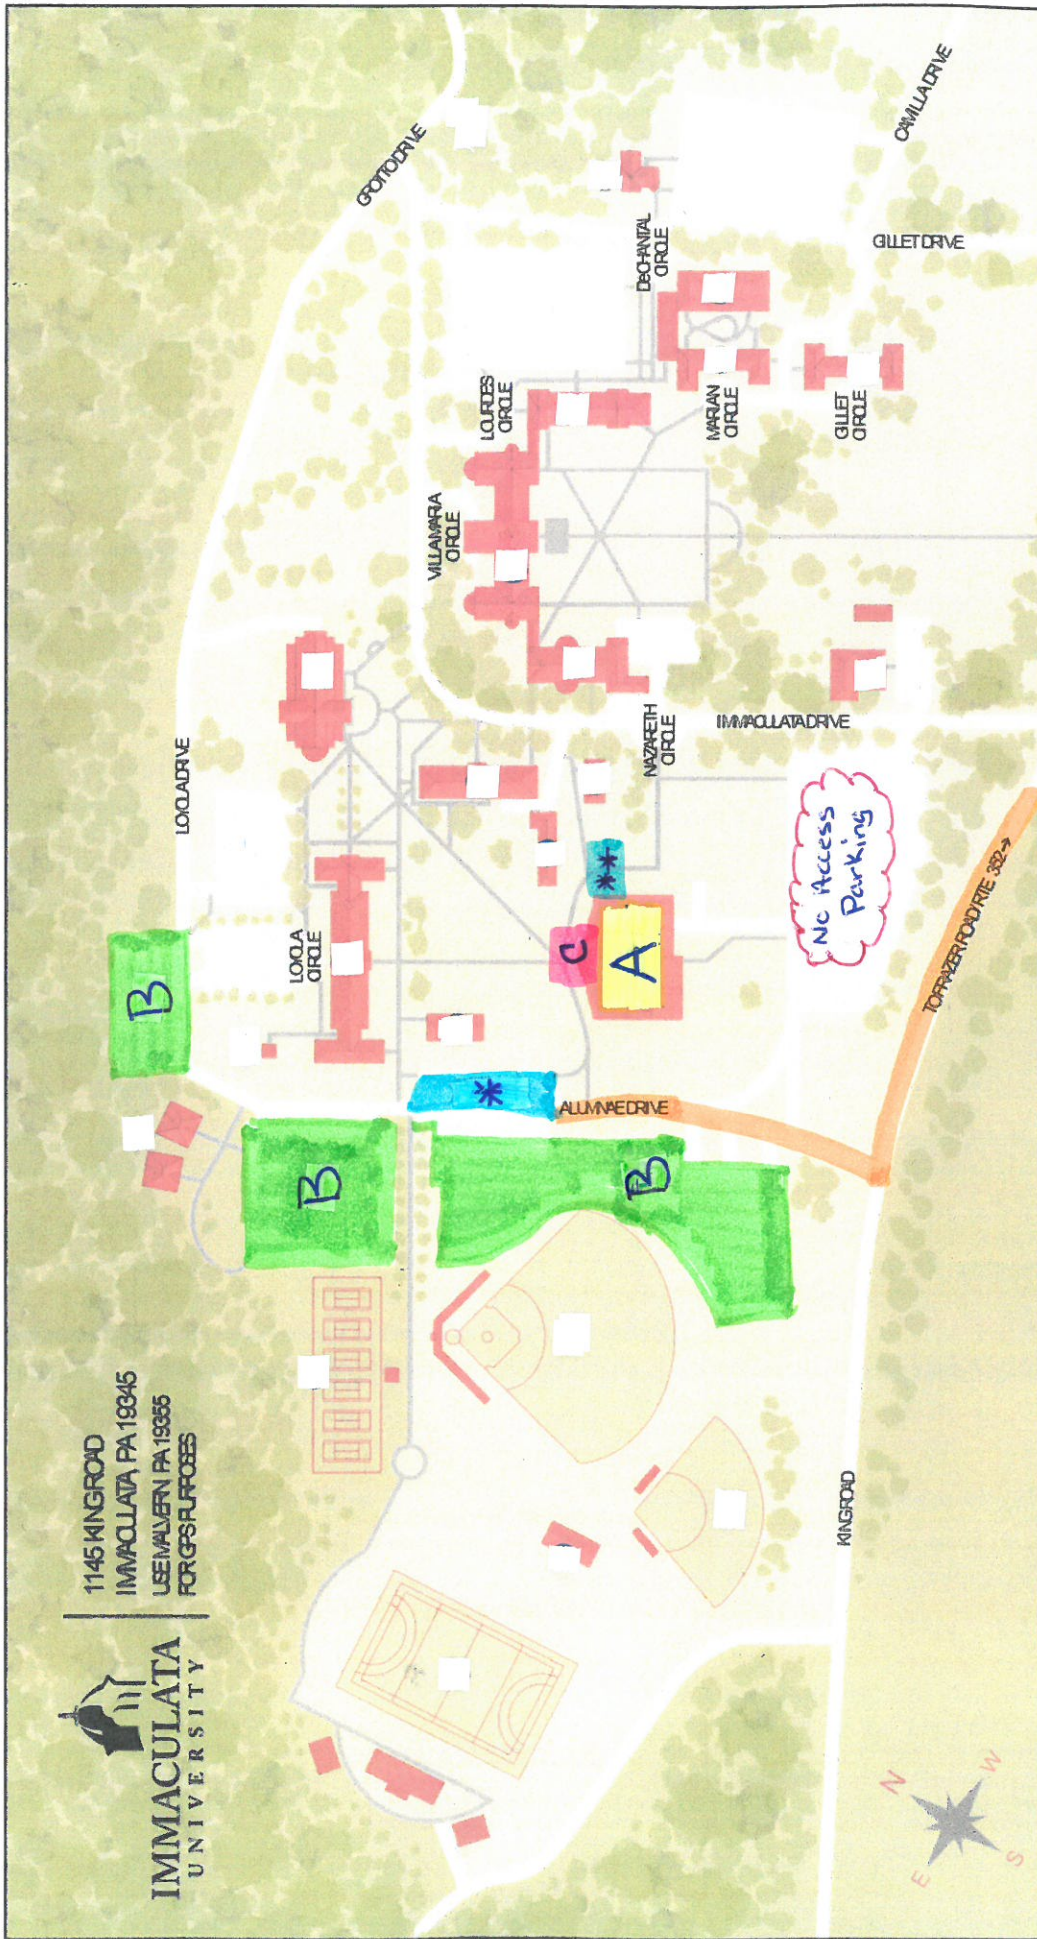

1145 KINGROAD  
IMMACULATA, PA 19345  
USE MAIN EN PA 19355  
FOR GPS PURPOSES

A

Alumnae Hall

B

Theater Parking

C

Theater Entrance

\*

Handicap Parking

\*\*

Handicap Entrance

Enter from King Road

No Access Parking